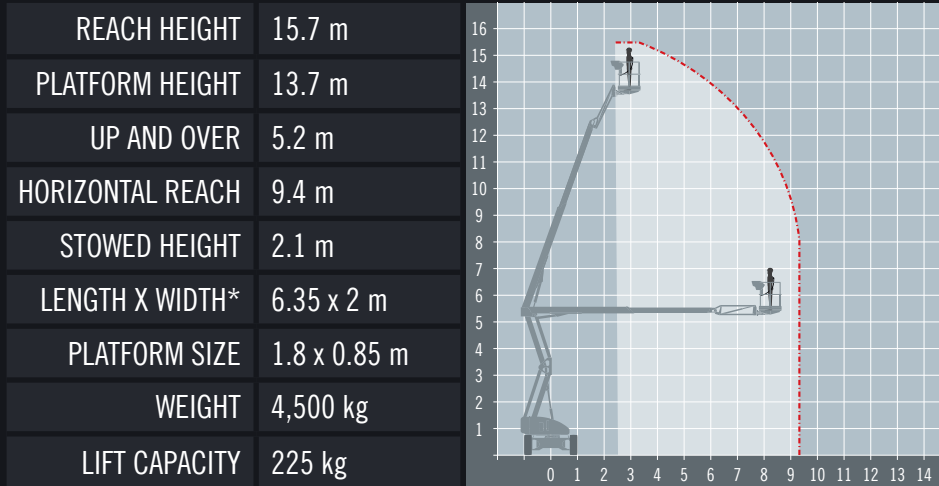

NIFTYLIFT HR15RT

ALTERNATIVES: Manitou 160ATJ, Genie Z45/25 RT

Articulated boom with all terrain capability

*Length and width shown are when stowed.

- DIESEL POWERED**
Perfect for external applications
- OUTDOOR RATED**
Wind rated for outdoor use
- NON MARKING TYRES**
Prevents marking to finished floors
- ROUGH TERRAIN**
4 wheel drive for uneven ground
- IPAF 3b**
Requires IPAF category 3b

The Niftylift Height Rider 15 (HR15) four wheel drive has an impressive working outreach and zero tail-swing that helps it to reach awkward jobs, especially when space is limited.

A range of extra's for 'Hire or Purchase' designed to give you the GTAdvantage™