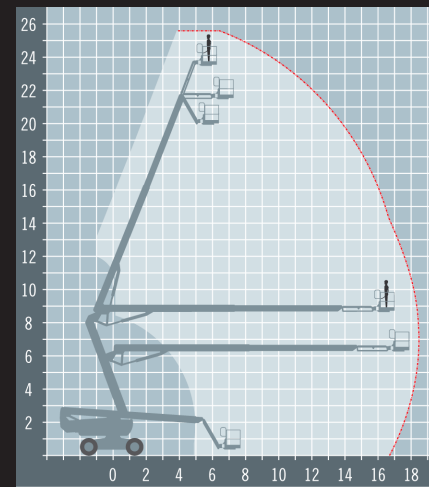

Four-wheel drive

8.83 m (29 ft) up and over reach

Up to 227 kg (500 lb) lift capacity

TECHNICAL DATA

SIZE	METRIC	IMPERIAL
Reach height	25.77m	84ft 5in
Platform height	23.77m	77ft 9in
Up and down	8.83m	28ft 9in
Horizontal reach	18.29m	60ft 0in
Stowed height	3m	9ft 8in
Length x width*	11.27m x 2.49m	36ft 9in x 8ft 1in
Platform size	2.44m x 0.91m	8ft 0in x 2ft 9in
Weight	17010kg	37500lb
Lift capacity	227kg	500lb