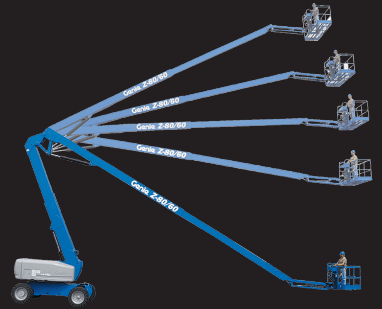

THE POWER
IN ACCESS™

HIRE | TRAINING | SALES | SERVICE 03303334848

Genie
A TEREX BRAND

GENIE Z80/60

ALTERNATIVES:
Manitou JLG 800AJ

DIESEL ARTICULATED BOOM

Articulated boom with all terrain capability

Industry leading range of motion, enhanced with Genie's innovative lift structure, increases operator productivity

Four-wheel drive

8.83 m (29 ft) up and over reach

Up to 227 kg (500 lb) lift capacity

TECHNICAL DATA

SIZE	METRIC	IMPERIAL
Reach height	25.77m	84ft 5in
Platform height	23.77m	77ft 9in
Up and down	8.83m	28ft 9in
Horizontal reach	18.29m	60ft 0in
Stowed height	3m	9ft 8in
Length x width*	11.27m x 2.49m	36ft 9in x 8ft 1in
Platform size	2.44m x 0.91m	8ft 0in x 2ft 9in
Weight	17010kg	37500lb
Lift capacity	227kg	500lb

*Length and width shown are when stowed.

FEATURE

DIESEL POWERED

Perfect for external applications

IPAF 3b

Requires IPAF category 3b

OUTDOOR RATED

Wind rated for outdoor use