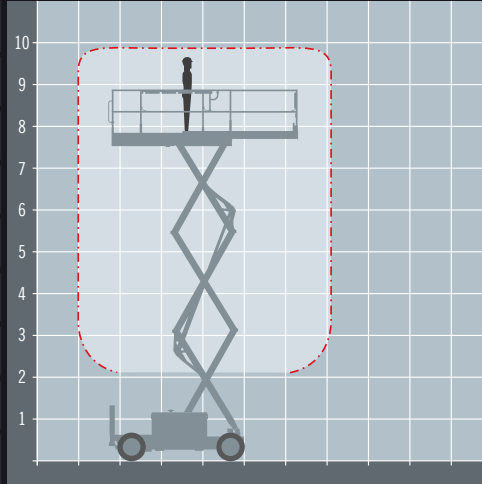

SKYJACK SJ6826 RT

Rough terrain diesel scissor lift

REACH HEIGHT	9.92 m
PLATFORM HEIGHT	7.92 m
STOWED HEIGHT*	1.61 m
LENGTH	3.35 m
WIDTH	1.76 m
PLATFORM SIZE	2.44 x 1.42 m
EXTENDED SIZE	3.96 x 1.42 m
WEIGHT	3,500 kg
LIFT CAPACITY	567 kg

*Stowed height shown is with the handrails folded.

The Skyjack SJ6826 RT is a rough terrain diesel scissor lift that is ideally suited for use outdoors on a wide range of construction, installation and maintenance tasks - such as installing and maintaining windows, roofing, cladding and decorating.