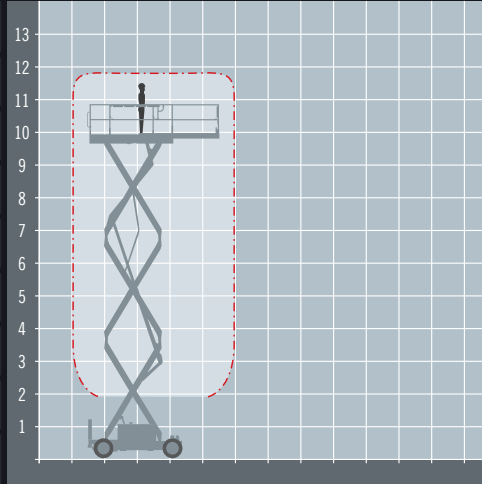

DIESEL SCISSOR LIFT

SKYJACK SJ6832 RT

Rough terrain diesel scissor lift

REACH HEIGHT	11.75 m
PLATFORM HEIGHT	9.75 m
STOWED HEIGHT*	1.75 m
LENGTH	3.35 m
WIDTH	1.76 m
PLATFORM SIZE	2.44 x 1.42 m
EXTENDED SIZE	3.96 x 1.42 m
WEIGHT	3,781 kg
LIFT CAPACITY	454 kg

Stowed height shown is with the handrails folded.

- DIESEL POWERED**
Perfect for external applications
- OUTDOOR RATED**
Wind rated for outdoor use
- ROUGH TERRAIN**
4 wheel drive for uneven ground
- LEVELLING JACKS**
Levels the machine for use on uneven ground
- IPAF 3a**
Requires IPAF category 3a

The Skyjack SJ6832 RT is a compact rough terrain diesel scissor lift which offers the same industry leading rugged, robust, and reliability that have made Skyjack famous.

A range of extra's for 'Hire or Purchase' designed to give you the GTAdvantage™