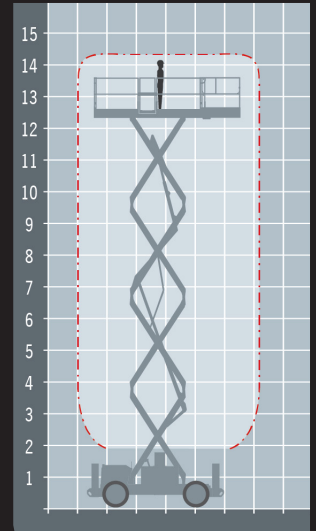

Independent/auto levelling outriggers

Dual 1.22 m roll out extension decks

30% Gradeability

Grip lug, foam-filled tyres

Fold down hinged railing system

TECHNICAL DATA

SIZE	METRIC	IMPERIAL
Reach height	14.5m	47ft 5in
Platform height	12.5m	41ft 0in
Extended size	5.7m x 1.7m	18ft 7in x 5ft 5in
Stowed height*	2.22m	7ft 2in
Length x width	3.71m x 2.21m	12ft 1in x 7ft 2in
Platform size	3.5m x 1.7m	11ft 4in x 5ft 5in
Weight	6173kg	13609lb
Lift capacity	681kg	1501lb