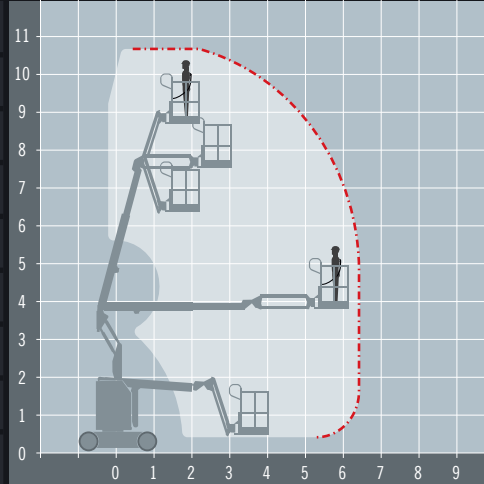

GENIE Z30/20

ALTERNATIVES: JLG Toucan 12E

Electric Articulated Boom

REACH HEIGHT	10.89 m
PLATFORM HEIGHT	8.89 m
UP AND OVER	3.86 m
HORIZONTAL REACH	6.3 m
STOWED HEIGHT*	2.05 m
LENGTH X WIDTH*	5.31 x 1.19 m
PLATFORM SIZE	0.76 x 1.17 m
WEIGHT	6,450 kg
LIFT CAPACITY	227 kg

*Length and width shown are when stowed.

ELECTRIC POWERED
Perfect for indoor applications

OUTDOOR RATED
Wind rated for outdoor use

NON MARKING TYRES
Prevents marking to finished floors

IPAF 3b
Requires IPAF category 3b

The ultra-narrow Genie Z30/20 offers excellent versatility and reach characteristics and is ideal for maintenance work at heights up to 11 metres in narrow aisles.

A range of extra's for 'Hire or Purchase' designed to give you the GTAdvantage™