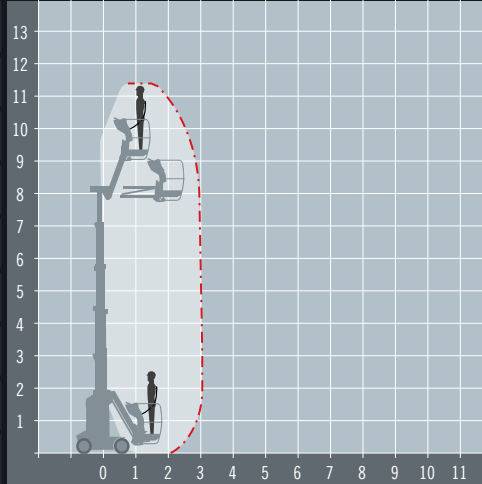

DINGLI AM11

ALTERNATIVES: Haulotte Star 10

Compact mast boom for restricted spaces

REACH HEIGHT	11.2 m
PLATFORM HEIGHT	9.2 m
UP AND OVER	7.89 m
HORIZONTAL REACH	3 m
STOWED HEIGHT*	1.99 m
LENGTH X WIDTH*	2.72 x 1 m
PLATFORM SIZE	0.87 x 0.62 m
WEIGHT	2,950 kg
LIFT CAPACITY	200 kg

ELECTRIC POWERED
Perfect for indoor applications

OUTDOOR RATED
Wind rated for outdoor use

IPAF 3b
Requires IPAF category 3b

*Length and width shown are when stowed.

The Dingli AM11 is a compact electric mast boom that is ideal for use when you need outreach in narrow aisles, such as for warehouse maintenance or in supermarkets to reach over the tops of racking/shelving.