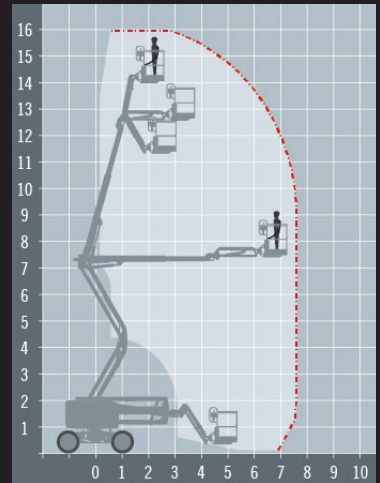

## ELECTRIC ARTICULATED BOOM

Tight turning radius and zero tailswing

Powered turret rotation

Self levelling platform with 160° hydraulic rotation

30% gradeability

Tilt sensor with audible alarm

Foam filled tyres

### TECHNICAL DATA

SIZE	METRIC	IMPERIAL
Reach height	15.94m	52ft 2in
Platform height	13.94m	45ft 7in
Up and down	7.24m	23ft 7in
Horizontal reach	7.65m	25ft 0in
Stowed height*	2m	6ft 5in
Length x width*	6.83m x 1.79m	22ft 4in x 5ft 8in
Platform size	1.83m x 0.76m	6ft 0in x 2ft 4in
Weight	7394kg	16300lb
Lift capacity	227kg	500lb

\*Length and width shown are when stowed.