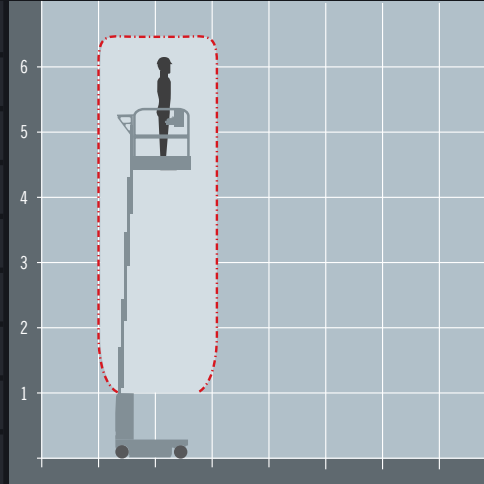

GENIE GR15 RUNABOUT

ALTERNATIVES: Skyjack SJ16

Compact vertical mast lift

REACH HEIGHT	6.47 m
PLATFORM HEIGHT	4.47 m
STOWED HEIGHT	1.57 m
LENGTH	1.35 m
WIDTH	0.75 m
PLATFORM SIZE	0.89 x 0.75 m
EXTENDED SIZE	1.4 x 0.75 m
WEIGHT	994 kg
LIFT CAPACITY	227 kg

ELECTRIC POWERED
 Perfect for indoor applications

OUTDOOR RATED
 Wind rated for outdoor use

NON MARKING TYRES
 Prevents marking to finished floors

IPAF 3a
 Requires IPAF category 3a

The Genie GR15 has a compact chassis meaning it can travel in passenger elevators and the operator can drive it through doorways, increasing productivity. Ideal for a range of maintenance activities, the intuitive joystick controls offer proportional lift and drive for a smooth ride.