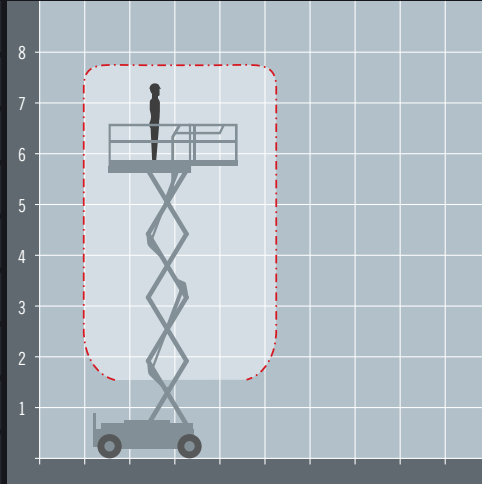

SKYJACK SJ3219

ALTERNATIVES: Genie GS1932, Dingli DL0708

Electric scissor lift

REACH HEIGHT	7.79 m
PLATFORM HEIGHT	5.79 m
STOWED HEIGHT*	1.75 m
LENGTH	1.78 m
WIDTH	0.81 m
PLATFORM SIZE	1.63 x 0.66 m
EXTENDED SIZE	2.54 x 0.66 m
WEIGHT	1,312 kg
LIFT CAPACITY	227 kg

*Stowed height shown is with the handrails folded.

The Skyjack SJ3219 electric scissor lift is a compact quiet Scissor that is perfect for operation in sound-sensitive environments such as office buildings, shopping malls, hotels, schools and in tight spaces like congested construction sites, elevators and narrow aisles.