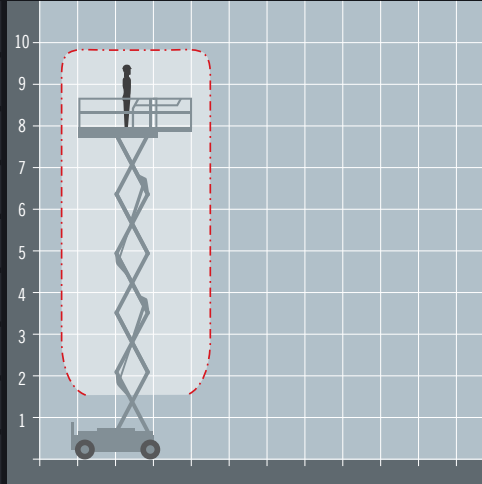

# SKYJACK SJ3226

ALTERNATIVES: Genie GS2632

## Low level electric scissor lift

REACH HEIGHT	9.92 m
PLATFORM HEIGHT	7.92 m
STOWED HEIGHT*	1.91 m
LENGTH	2.32 m
WIDTH	0.84 m
PLATFORM SIZE	2.13 x 0.71 m
EXTENDED SIZE	3.04 x 0.71 m
WEIGHT	1,890 kg
LIFT CAPACITY	227 kg

\*Stowed height shown is with the handrails folded.

**ELECTRIC POWERED**  
 Perfect for indoor applications

**NON MARKING TYRES**  
 Prevents marking to finished floors

**IPAF 3a**  
 Requires IPAF category 3a

The Skyjack SJ3226 electric scissor lift is a compact, quiet Scissor that is perfect for operation in sound-sensitive environments such as office buildings, shopping malls, hotels, schools and in tight spaces like congested construction sites, elevators and narrow aisles.