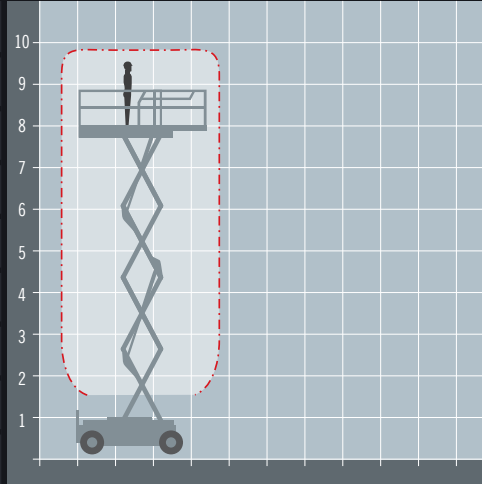

SKYJACK SJ4626

ALTERNATIVES: Genie GS2646

Electric scissor lift

REACH HEIGHT	9.92 m
PLATFORM HEIGHT	7.92 m
STOWED HEIGHT*	1.79 m
LENGTH	2.31 m
WIDTH	1.17 m
PLATFORM SIZE	2.13 x 1.07 m
EXTENDED SIZE	3.35 x 1.07 m
WEIGHT	2,170 kg
LIFT CAPACITY	454 kg

*Stowed height shown is with the handrails folded.

ELECTRIC POWERED
 Perfect for indoor applications

OUTDOOR RATED
 Wind rated for outdoor use

NON MARKING TYRES
 Prevents marking to finished floors

IPAF 3a
 Requires IPAF category 3a