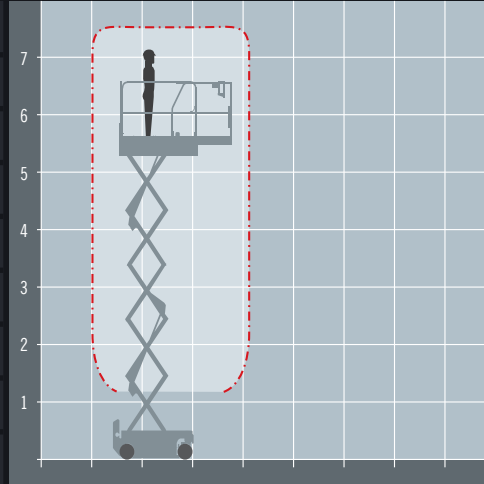

## Compact electric scissor lift

REACH HEIGHT	7.5 m
PLATFORM HEIGHT	5.5 m
STOWED HEIGHT*	1.76 m
LENGTH	1.52 m
WIDTH	0.81 m
PLATFORM SIZE	1.37 x 0.7 m
EXTENDED SIZE	1.97 x 0.7 m
WEIGHT	1,200 kg
LIFT CAPACITY	230 kg

\*Stowed height shown is with the handrails folded.

The Dingli DL0708 is a compact electric scissor lift that is small enough to fit through narrow doorways but can still be driven from the platform (If you've used PopUp machines before, you'll love the new Dingli DL0708)