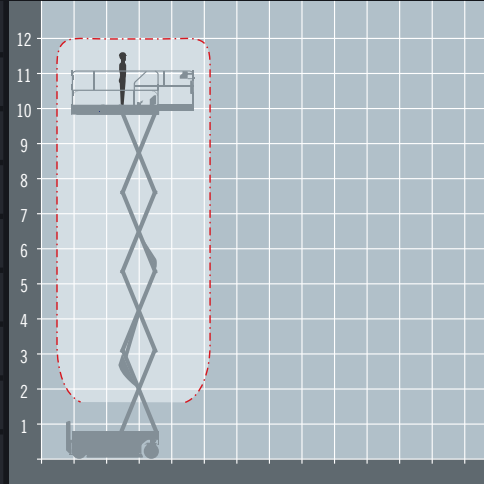

JCB S3246E

ALTERNATIVES: Skyjack SJ4632

Electric scissor lift

REACH HEIGHT	12 m
PLATFORM HEIGHT	10 m
STOWED HEIGHT*	1.86 m
LENGTH	2.39 m
WIDTH	1.15 m
PLATFORM SIZE	2.25 x 1.15 m
EXTENDED SIZE	3.15 x 1.15 m
WEIGHT	2,646 kg
LIFT CAPACITY	320 kg

*Stowed height shown is with the handrails folded.

ELECTRIC POWERED
 Perfect for indoor applications

OUTDOOR RATED
 Wind rated for outdoor use

NON MARKING TYRES
 Prevents marking to finished floors

POWER TO THE PLATFORM
 110v Power available in the platform

IPAF 3a
 Requires IPAF category 3a

The JCB S3246E electric scissor lift is fitted with non-marking tyres and is suitable for both indoor and outdoor use. The platform capacity allows two people and tools to work safely and the roller supported deck extension can be operated with ease. As with all JCB electric scissors, it has easily collapsible guard rails further increasing machine versatility.