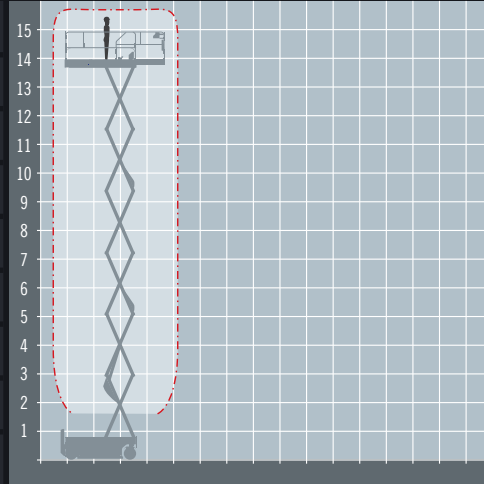

JCB S4550E

ALTERNATIVES: Haulotte Compact 14, Dingli DL1612

Electric scissor lift

REACH HEIGHT	15.8 m
PLATFORM HEIGHT	13.8 m
STOWED HEIGHT*	2.2 m
LENGTH	2.76 m
WIDTH	1.25 m
PLATFORM SIZE	2.64 x 0.81 m
EXTENDED SIZE	3.54 x 0.81 m
WEIGHT	3,366 kg
LIFT CAPACITY	227 kg

*Stowed height shown is with the handrails folded.

ELECTRIC POWERED
 Perfect for indoor applications

NON MARKING TYRES
 Prevents marking to finished floors

POWER TO THE PLATFORM
 110v Power available in the platform

IPAF 3a
 Requires IPAF category 3a

The JCB S4550E electric scissor lift is fitted with non-marking tyres and is suitable for both indoor and outdoor use. The platform capacity allows two people and tools to work safely and the roller supported deck extension can be operated with ease. As with all JCB electric scissors, it has easily collapsible guard rails further increasing machine versatility.