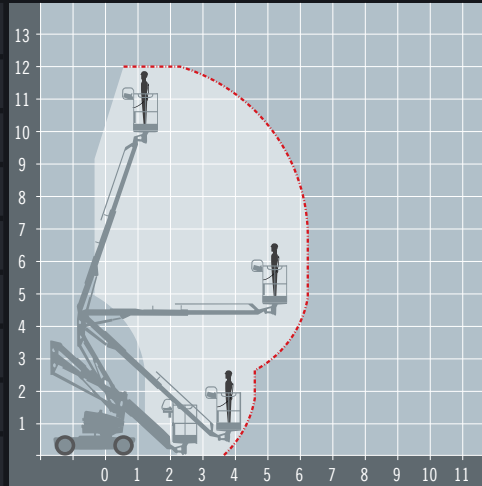

GENIE Z33/18

ALTERNATIVES: Niftylift HR12BE

Electric Articulated Boom

REACH HEIGHT	10.89 m
PLATFORM HEIGHT	8.89 m
UP AND OVER	3.86 m
HORIZONTAL REACH	6.3 m
STOWED HEIGHT*	2.05 m
LENGTH X WIDTH*	5.31 x 1.19 m
PLATFORM SIZE	0.76 x 1.17 m
WEIGHT	6,450 kg
LIFT CAPACITY	227 kg

*Length and width shown are when stowed.

- ELECTRIC POWERED**
Perfect for indoor applications
- OUTDOOR RATED**
Wind rated for outdoor use
- NON MARKING TYRES**
Prevents marking to finished floors
- IPAF 3b**
Requires IPAF category 3b

The ultra-narrow Genie Z30/20 offers excellent versatility and reach characteristics and is ideal for maintenance work at heights up to 11 metres in narrow aisles.

A range of extra's for 'Hire or Purchase' designed to give you the GTAdvantage™