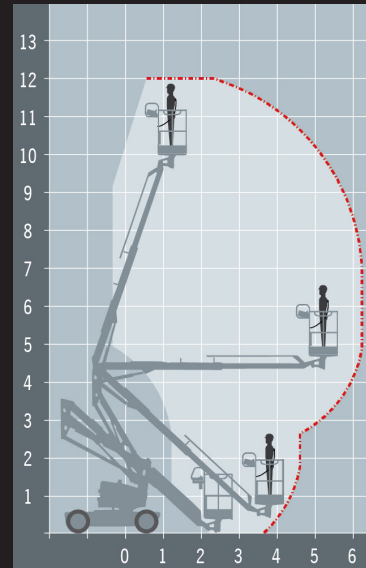

Zero tailswing, tight turning radius and compact dimensions for easy manoeuvring in confined jobsites

Low floor pressure, ideal for application on fragile indoor surfaces

Powerful AC drive system and 30% gradeability for efficient performance in outdoor jobsites

TECHNICAL DATA

SIZE	METRIC	IMPERIAL
Reach height	12m	39ft 3in
Platform height	10m	32ft 8in
Up and over	4.28m	14ft 0in
Horizontal reach	5.57m	18ft 2in
Stowed height*	1.98m	6ft 4in
Length x width*	4.17m x 1.5m	13ft 6in x 4ft 9in
Platform size	0.76m x 1.17m	2ft 4in x 3ft 8in
Weight	3665kg	8079lb
Lift capacity	200kg	440lb