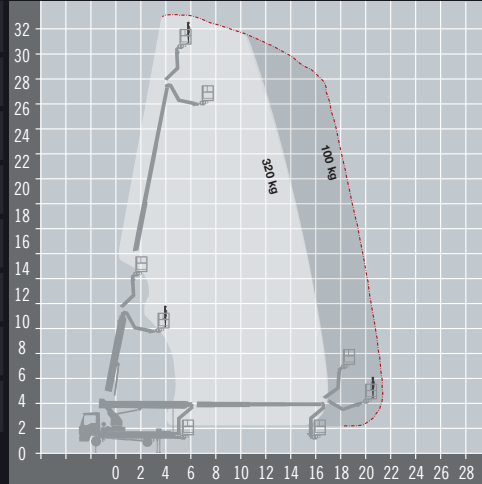

## 33 metre truck mounted telescopic boom

REACH HEIGHT	33 m
PLATFORM HEIGHT	31 m
HORIZONTAL REACH	21.2 m
STOWED HEIGHT	3.56 m
DEPLOYED WIDTH	5.4 m
PLATFORM SIZE	1.7 x 0.86 m
WEIGHT	7,490 kg
LIFT CAPACITY	320/100 kg

Stowed travel size is 8.79 x ? m (32' x ?)

The Ruthmann Steiger T330 truck mount has an exceptional reach height of up to 33 metres and is one of the most innovative truck mounted access platforms available. It offers maximum stability and usability with an impressive horizontal reach of 21.2 metres. The 320kg basket capacity accommodates up to 3 people with tools.