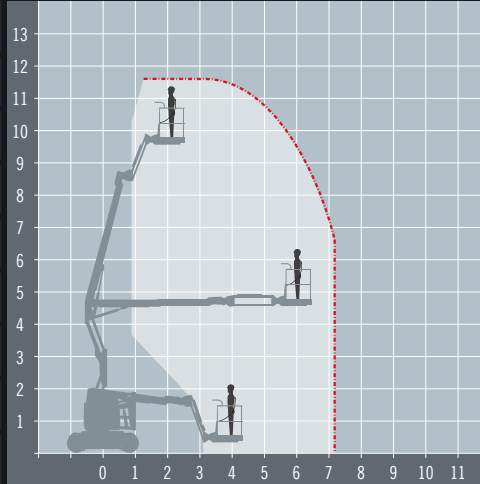

HAULOTTE HA12CJ PLUS

ALTERNATIVES: Genie Z30/20, Dingli AM11, JLG Toucan 12E Plus

Compact electric boom

REACH HEIGHT	11.68 m
PLATFORM HEIGHT	9.68 m
UP AND OVER	4.74 m
HORIZONTAL REACH	7.22 m
STOWED HEIGHT	1.99 m
LENGTH X WIDTH*	4.2 x 1.2 m
PLATFORM SIZE	1.14 x 0.8 m
WEIGHT	7,110 kg
LIFT CAPACITY	230 kg

*Length and width shown are when stowed.

The Haulotte HA12 CJ Plus electric boom is perfect for use in tight spaces with its compact width and low stowed height enabling it to move around easily. This compact boom provides optimal productivity with excellent manoeuvrability and a tight turning radius of 2.4 metres.