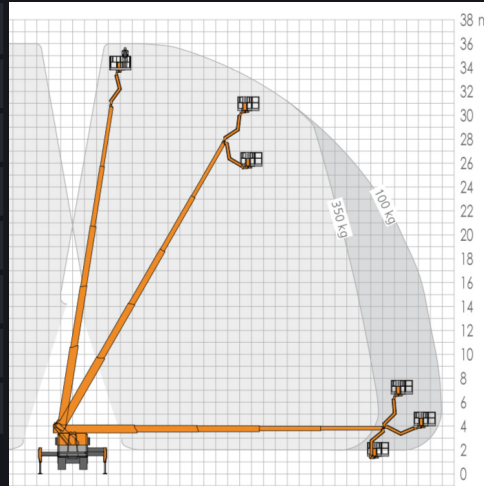

RUTHMANN STEIGER T360

ALTERNATIVES:

36 metre truck mounted telescopic boom

| | |
|------------------|--------------|
| REACH HEIGHT | 36 m |
| PLATFORM HEIGHT | 34 m |
| HORIZONTAL REACH | 30.9 m |
| STOWED HEIGHT | 3.77 m |
| DEPLOYED WIDTH | 5.9 m |
| PLATFORM SIZE | 1.7 x 0.86 m |
| WEIGHT | 15,000 kg |
| LIFT CAPACITY | 350/100 kg |

Stowed travel size is 9.76 x ? m (32' x ?)

The Ruthmann Steiger T360 telescopic truck mount is a powerful, sturdy, and compact truck mounted boom. It offers exceptional reach height of up to 36 metres and is one of the most innovative truck mounted access platforms available. It offers maximum stability and usability with an impressive horizontal reach of 31 metres.