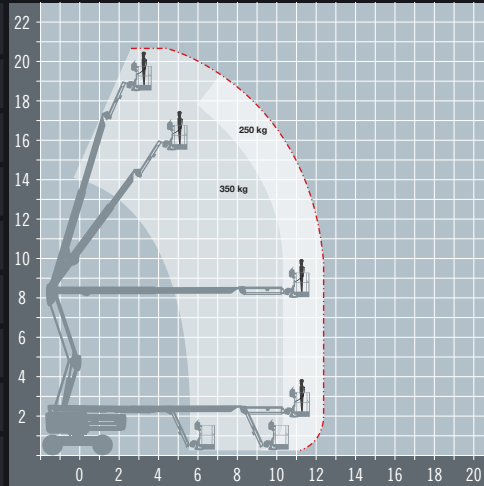

## All terrain, all electric articulated boom

REACH HEIGHT	21.38 m
PLATFORM HEIGHT	19.38 m
UP AND OVER	8.38 m
HORIZONTAL REACH	12.19 m
STOWED HEIGHT	2.54 m
LENGTH X WIDTH*	9.14 x 2.44 m
PLATFORM SIZE	1.83 x 0.91 m
WEIGHT	10,200 kg
LIFT CAPACITY	350 kg