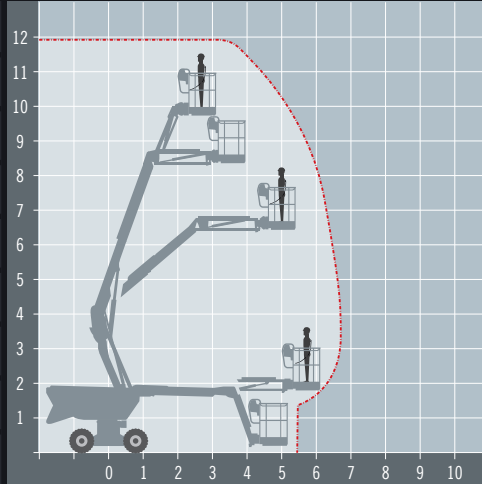

MANITOU MAN'GO 12

ALTERNATIVES: Nifty HR12BE, Nifty HR12E, Genie Z33

Compact all terrain articulated boom

REACH HEIGHT	11.91 m
PLATFORM HEIGHT	9.91 m
UP AND OVER	m
HORIZONTAL REACH	6.69 m
STOWED HEIGHT	2.49 m
LENGTH X WIDTH*	5.5 x 1.8 m
PLATFORM SIZE	0.98 x 1.5 m
WEIGHT	4,150 kg
LIFT CAPACITY	230 kg

*Length and width shown are when stowed.

- DIESEL POWERED**
Perfect for external applications
- OUTDOOR RATED**
Wind rated for outdoor use
- ROUGH TERRAIN**
4 wheel drive for uneven ground
- IPAF 3b**
Requires IPAF category 3b

The Man'Go 12 is a lightweight and compact, 4 wheel drive powered access platform which offers excellent visibility and manoeuvrability whatever the terrain conditions. These features make it the perfect fit for a large number of construction and industrial sectors: building and public works, cleaning, sandblasting, pruning, airport and municipal maintenance etc...