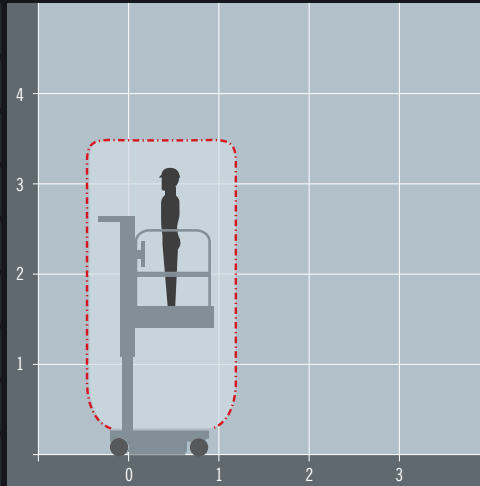

POWER TOWER PECOLIFT

ALTERNATIVES:

Compact power free personnel lift

REACH HEIGHT	3.5 m
PLATFORM HEIGHT	1.5 m
STOWED HEIGHT	1.55 m
LENGTH	0.99 m
WIDTH	0.7 m
PLATFORM SIZE	0.72 x 0.6 m
EXTENDED SIZE	n/a
WEIGHT	180 kg
LIFT CAPACITY	150 kg

- PUSH AROUND VERTICAL**
Simply push into position and use
- UNPOWERED**
Rotate the handle to rise and fall
- NON MARKING TYRES**
Prevents marking to finished floors
- IPAF PAV**
Requires IPAF category 3a, 1a or PAV

Battery and electric power free, the PecoLift is elevated by simply and easily rotating the handle; the patented lift mechanism glides the operator smoothly to working height in a matter of seconds. It's tiny footprint and simplicity of use provides a purely mechanical solution that doesn't involve erecting, unfolding or climbing.