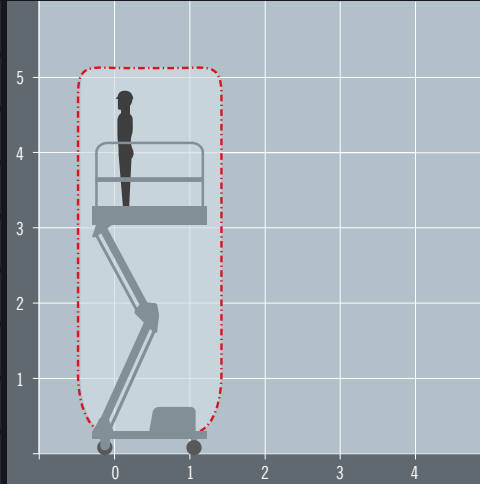

POWER TOWER

ALTERNATIVES: Hy-Brid HB-P5, Boss X3X, Dingli DL0607

Compact push-around personnel lift

REACH HEIGHT	5.1 m
PLATFORM HEIGHT	3.1 m
STOWED HEIGHT	1.85 m
LENGTH	1.6 m
WIDTH	0.78 m
PLATFORM SIZE	1.52 x 0.75 m
EXTENDED SIZE	n/a
WEIGHT	342 kg
LIFT CAPACITY	250 kg

PUSH AROUND VERTICAL
Simply push into position and use

ELECTRIC POWERED
Perfect for indoor applications

NON MARKING TYRES
Prevents marking to finished floors

IPAF PAV
Requires IPAF category 3a, 1a or PAV

A Push-Around-Vertical with powered lift and fall. Provides a large working platform (1.52 m x 0.75 m) giving users more room to work and more room for tools and equipment. The Power Tower requires less operations to cover the same area for many applications. And at only 780mm wide will still pass comfortably through a standard single doorway.