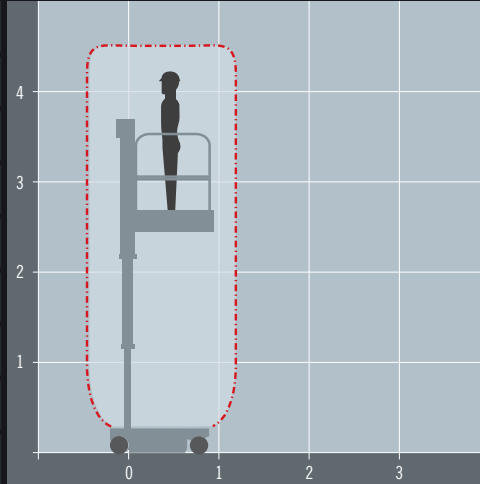

POWER TOWER NANOLIFT

ALTERNATIVES: Power Tower Ecolift, Boss X3

Compact push-around personnel lift

REACH HEIGHT	4.5 m
PLATFORM HEIGHT	2.5 m
STOWED HEIGHT	1.56 m
LENGTH	1.19 m
WIDTH	0.75 m
PLATFORM SIZE	1 x 0.73 m
EXTENDED SIZE	n/a
WEIGHT	285 kg
LIFT CAPACITY	200 kg

PUSH AROUND VERTICAL
Simply push into position and use

ELECTRIC POWERED
Perfect for indoor applications

NON MARKING TYRES
Prevents marking to finished floors

IPAF PAV
Requires IPAF category 3a, 1a or PAV

Push into position, step in, press a button. Simple. Safe. Efficient. The JLG Power Towers Nano has a working height of 4.5 metres and provides a maximised platform size whilst minimising working footprint, giving the operator more room to work in confined areas. Safety is standard with Auto-Lok wheels on elevation.