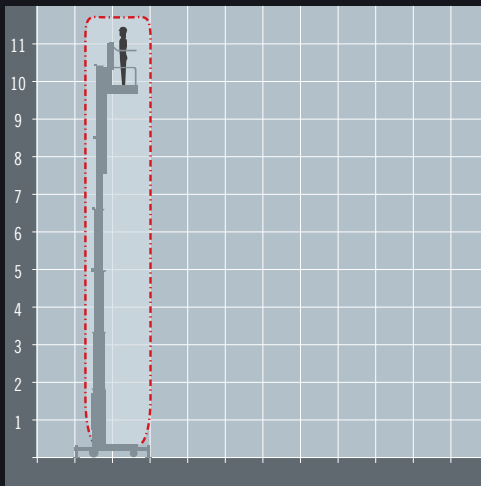

SNORKEL UL32

ALTERNATIVES:

Compact push-around mast lift

REACH HEIGHT	11.7 m
PLATFORM HEIGHT	2.51 m
STOWED HEIGHT	1.8 m
DEPLOYED LENGTH	2 m
DEPLOYED WIDTH	2 m
PLATFORM SIZE	0.66 x 0.56 m
EXTENDED SIZE	n/a
WEIGHT	465 kg
LIFT CAPACITY	136 kg

Stowed travel size is 1.32 x 0.74 m (4' 4" x 2' 5")

The Snorkel UL32 is a compact push-around mast lift which can safely lift one person plus tools to a working height of 11.7 metres. The lift can be easily pushed into position, and can pass through standard doorways thanks to its innovative tilt-back system. The UL32 is ideal for interior maintenance, particularly in sports halls, auditoriums and atriums.