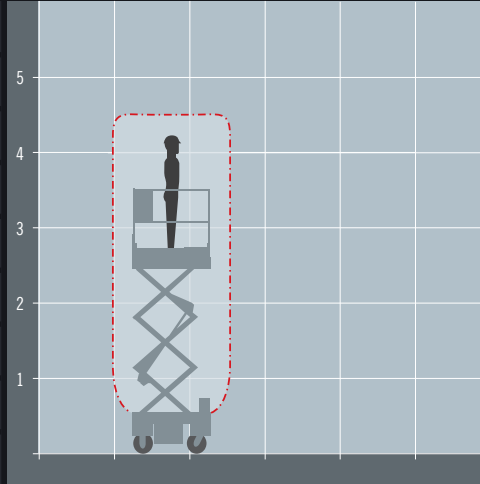

BOSS X3X

ALTERNATIVES: Power Tower, Hy-Brid HB-P5, Dingli DL0607

Compact push-around scissor lift

REACH HEIGHT	5.2 m
PLATFORM HEIGHT	3.2 m
STOWED HEIGHT	1.8 m
LENGTH	1.41 m
WIDTH	0.76 m
PLATFORM SIZE	1.41 x 0.76 m
EXTENDED SIZE	n/a
WEIGHT	370 kg
LIFT CAPACITY	240 kg

PUSH AROUND VERTICAL
Simply push into position and use

ELECTRIC POWERED
Perfect for indoor applications

NON MARKING TYRES
Prevents marking to finished floors

IPAF PAV
Requires IPAF category 3a, 1a or PAV

The Boss X3X is a compact push around scissor lift that is easy to manoeuvre and will fit through a standard doorway or in to a small passenger lift. The X3 is perfect for use in hospitals, schools, airports, shopping centres, retail outlets, transport environments, factories and offices.