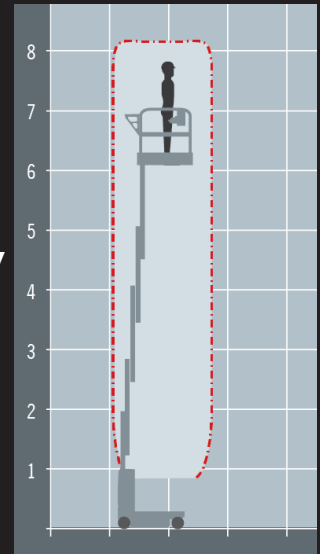

THE POWER
IN ACCESS™

HIRE | TRAINING | SALES | SERVICE 03303334848

Genie
A TEREX BRAND

GENIE GR20 RUNABOUT

COMPACT VERTICAL MAST LIFT

ALTERNATIVES:
Haulotte Star 8, Skyjack SJ16

Driveable at full height

Proportional controls for lift & drive

Zero inside turning radius giving excellent manoeuvrability

30% gradeability

Spring applied hydraulically released brake system

Solid rubber non-marking tyres

TECHNICAL DATA

SIZE	METRIC	IMPERIAL
Reach height	8.02m	26ft 3in
Platform height	6.02m	19ft 7in
Stowed height	1.98m	6ft 4in
Length x width	1.35m x 0.8m	4ft 4in x 2ft 6in
Platform size	0.89m x 0.75m	2ft 9in x 2ft 4in
Extended size	n/a	n/a
Weight	112kg	3648lb
Lift capacity	159kg	521lb