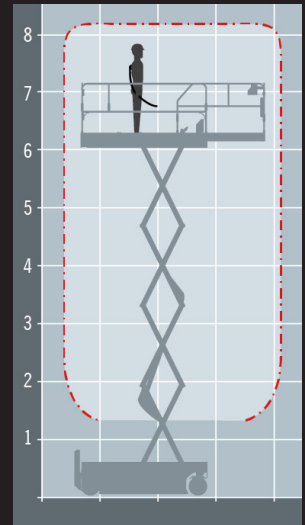

THE POWER
IN ACCESS™

HIRE | TRAINING | SALES | SERVICE 03303334848

Genie
A TEREX BRAND

GENIE GS2032

8.1M NARROW CHASSIS SCISSOR LIFT

Easy to manoeuvre

Quiet, zero-emission

8.1m working height from a narrow chassis

0.91 m (36 in) roll-out platform extension

Deck extension & non-marking tyres as standard

Proportional controls & dual front-wheel drive

TECHNICAL DATA

SIZE	METRIC	IMPERIAL
Reach height	8.10m	26ft 5in
Platform height	6.10m	20ft 0in
Extension roll-out	0.91m	2ft 9in
Length x width - stowed	2.44m x 0.81m	8ft 0in x 2ft 6in
Extension length x width	3.18m x 0.81m	10ft 4in x 2ft 6in
Raise/lower speed	30.34 sec	30/34 sec
Lift capacity	363kg	800lb
Gradeability	30%	30%
Wheelbase	1.85m	6ft
Turning radius - outside	2.13m	6ft 9in