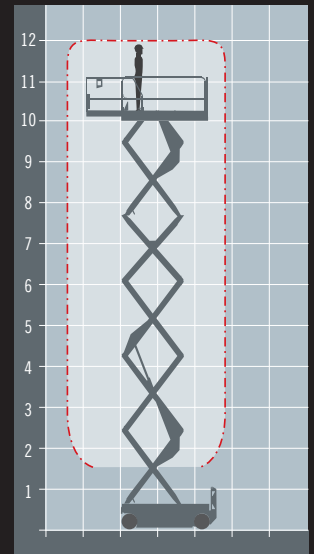

DINGLI DL1208AC

Exceed · New Height

12m NARROW SELF-PROPELLED SCISSOR

Drivable at full height

Overall width is only 0.83m, easy to enter and exit narrow spaces

Equipped with 24v240Ah batteries, perfectly meet your long endurance requirements

Max working height Indoor 12m / Outdoor 9.3m*

TECHNICAL DATA

SIZE	METRIC	IMPERIAL
Reach height	12m	39ft 4in
Platform height	10m	32ft 10in
Stowed height	2.05m	6ft 9in
Length x width	2.48m x 0.83m	8ft 2in x 2ft 9in
Platform size	2.27m x 0.81m	7ft 5in x 2ft 8in
Extended size	3.17m X 0.81m	10ft 4in x 3ft 11in
Weight	3150kg	6944lb
Lift capacity	250kg	551lb