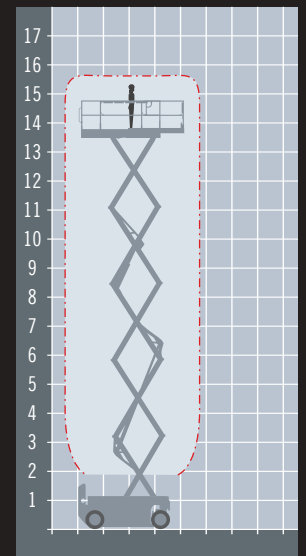

## ELECTRIC SLAB SCISSOR LIFTS

Unmatched performance and runtime in high indoor and outdoor jobsites

Quiet, zero-emission electric operation

25% gradeability with 14° breakover angle to easily get up slopes and loading ramps

### TECHNICAL DATA

SIZE	METRIC (Indoor / Outdoor)	IMPERIAL
Reach height	15.95m / 8.55m	51ft 9in / 27ft 6in
Platform height max.	13.95m / 6.55m	45ft 9in / 21ft 6in
Platform height (stowed)	1.64m	5ft 5in
Length x width (extended)	4.33m x 1.40m	14ft 2in x 4ft 7in
Length x width (stowed)	3.11m x 1.40m	10ft 2in x 4ft 7in
Weight	3,701kg	8,160lb
Lift capacity	350kg	770lb