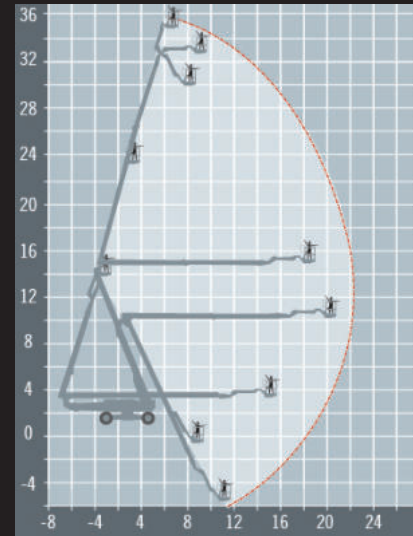

Easy transport: Compact design simplifies site moves

TECHNICAL DATA

SIZE	METRIC	IMPERIAL
Reach height	36.2m	118ft 9in
Platform height	34.2m	112ft 2in
Horizontal reach	21.3m	69ft 11in
Stowed height	3.03m	9ft 11in
Platform size	2.44m x 0.91m	8ft 0in x 3ft 0in
Weight	22150kg	48832lb
Lift capacity	272kg	600lb