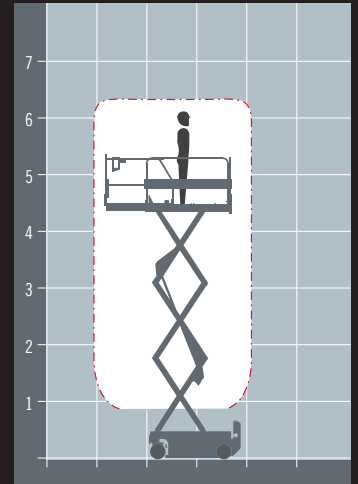

DINGLI DL0707

Exceed - New Height

ALTERNATIVES: JCB S1930E, Skyjack SJ3219, Dingli DL0708

MINI ELECTRIC SCISSOR LIFT

Ultra-compact for tight spaces

Quiet, zero-emission battery power

Extended deck for more space

Safe with brakes and tilt alarm

Lightweight, easy to move

TECHNICAL DATA

SIZE	METRIC	IMPERIAL
Reach height	6.5m	21ft 4in
Platform height	4.5m	14ft 9in
Stowed height	1.64m	5ft 5in
Length x width	1.44m x 0.76m	4ft 9in x 2ft 6in
Platform size	0.7m x 1.29m	2ft 4in x 4ft 3in
Weight	950kg	2094lb
Lift capacity	240kg	529lb