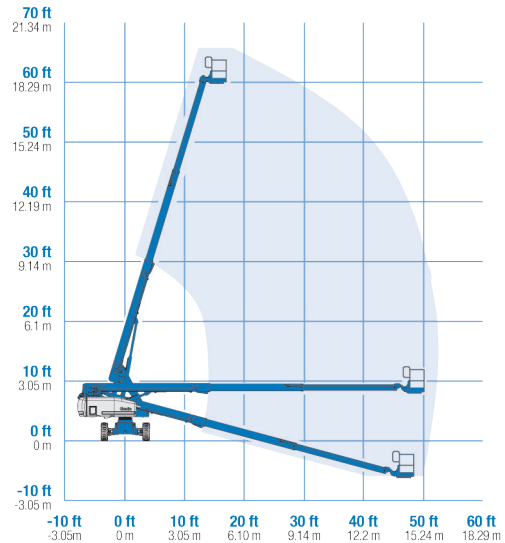

S60

Diesel	✓	
Non-Marking Tyres	✗	
4x4 Rough Terrain	✓	
Narrow	✗	
Jib Boom	✗	
Reach Height	20.3 m	66'0"
Platform Height	18.3 m	60'0"
Max. Horizontal Reach	15.5 m	50'10"
Height Closed	2.7 m	8'11"
Length	8.5 m	27'11"
Width	2.5 m	8'2"
Platform Size	1.8 x 0.8 m	6'0" x 2'6"
Weight	9728 kgs	21455 lbs
Lifting Capacity	225 kgs	500 lbs

- Fully proportional joystick controls with ramp up/down feature
- Hydraulic platform rotation
- 360° continuous turntable rotation
- Positive traction drive
- Self-levelling platform
- Anti-restart engine protection
- Foot switch time out
- Auto engine fault shutdown
- Tilt alarm
- Horn