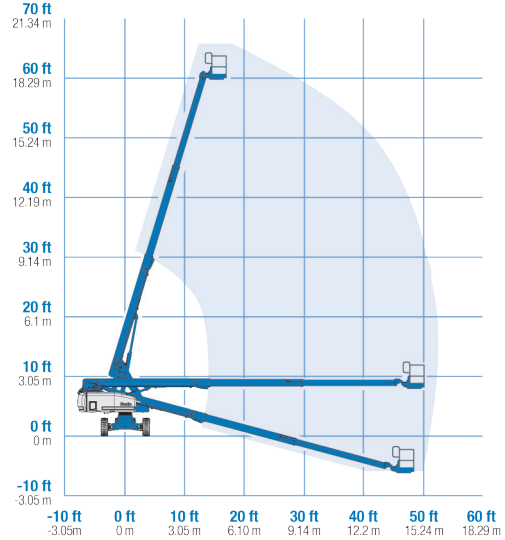

S60

Diesel	✓	
Non-Marking Tyres	✗	
4x4 Rough Terrain	✓	
Narrow	✗	
Jib Boom	✗	
Reach Height	20.3 m	66'0"
Platform Height	18.3 m	60'0"
Max. Horizontal Reach	15.5 m	50'10"
Height Closed	2.7 m	8'11"
Length	8.5 m	27'11"
Width	2.5 m	8'2"
Platform Size	1.8 x 0.8 m	6'0" x 2'6"
Weight	9728 kgs	21455 lbs
Lifting Capacity	225 kgs	500 lbs

- Fully proportional joystick controls with ramp up/down feature
- Hydraulic platform rotation
- 360° continuous turntable rotation
- Positive traction drive
- Self-levelling platform
- Anti-restart engine protection
- Foot switch time out
- Auto engine fault shutdown
- Tilt alarm
- Horn